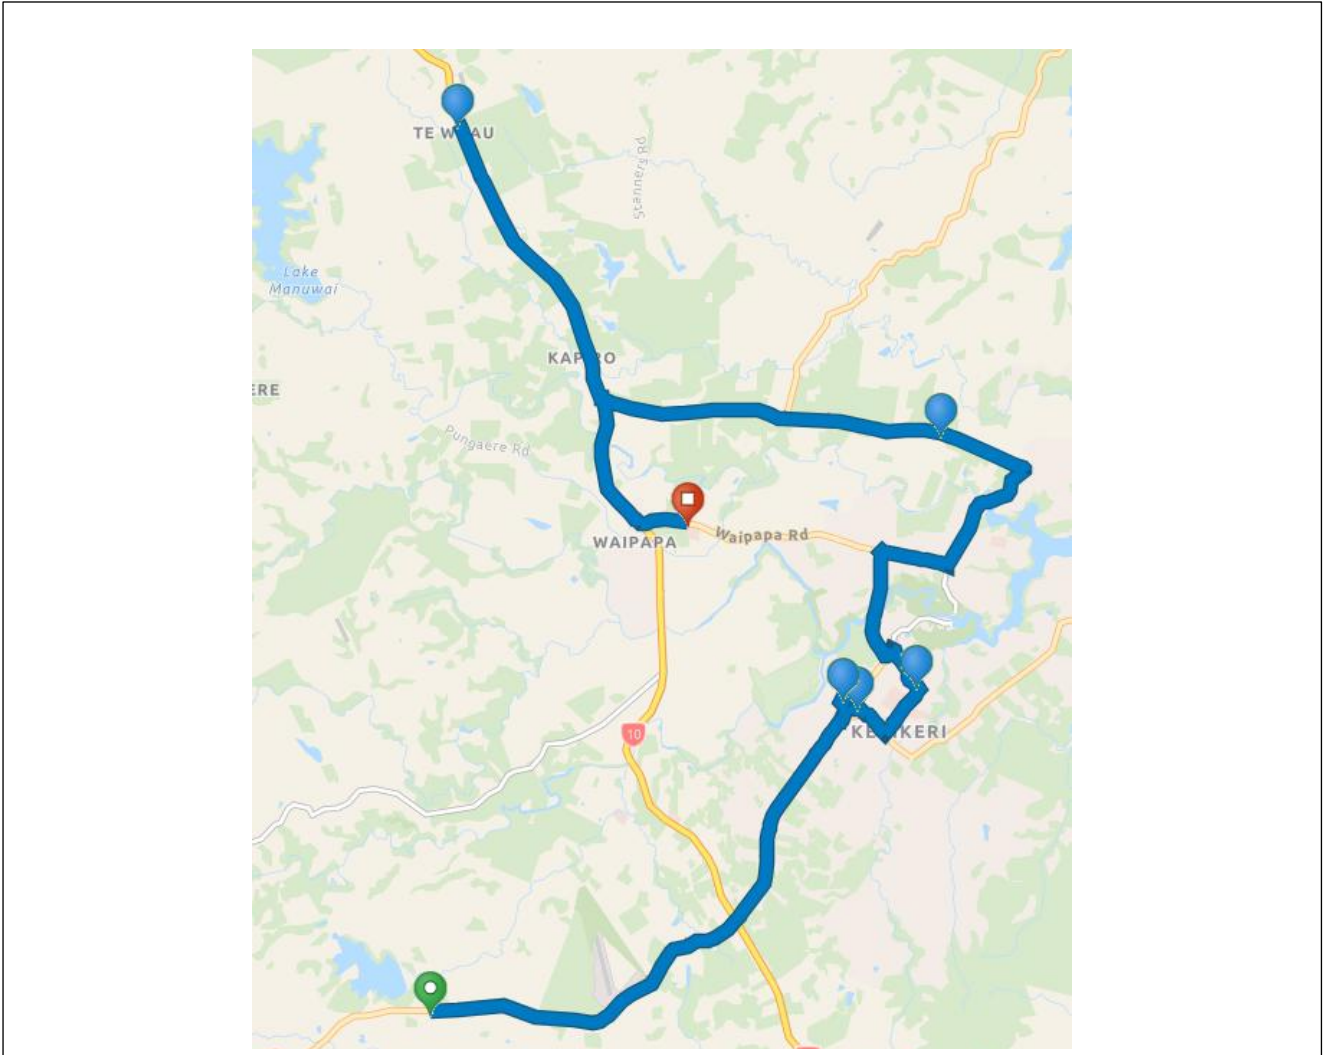

Route and directions for D010409 AM – ACTIVE

Effective from: 20/04/2026

Route details

Route kms	AM	PM	Daily
	31.57	31.11	62.68
Eligible students	Years 1 – 6	Years 7 – 13	Total
	45	12	57
Schools on route	Harvest Christian School (Head school),