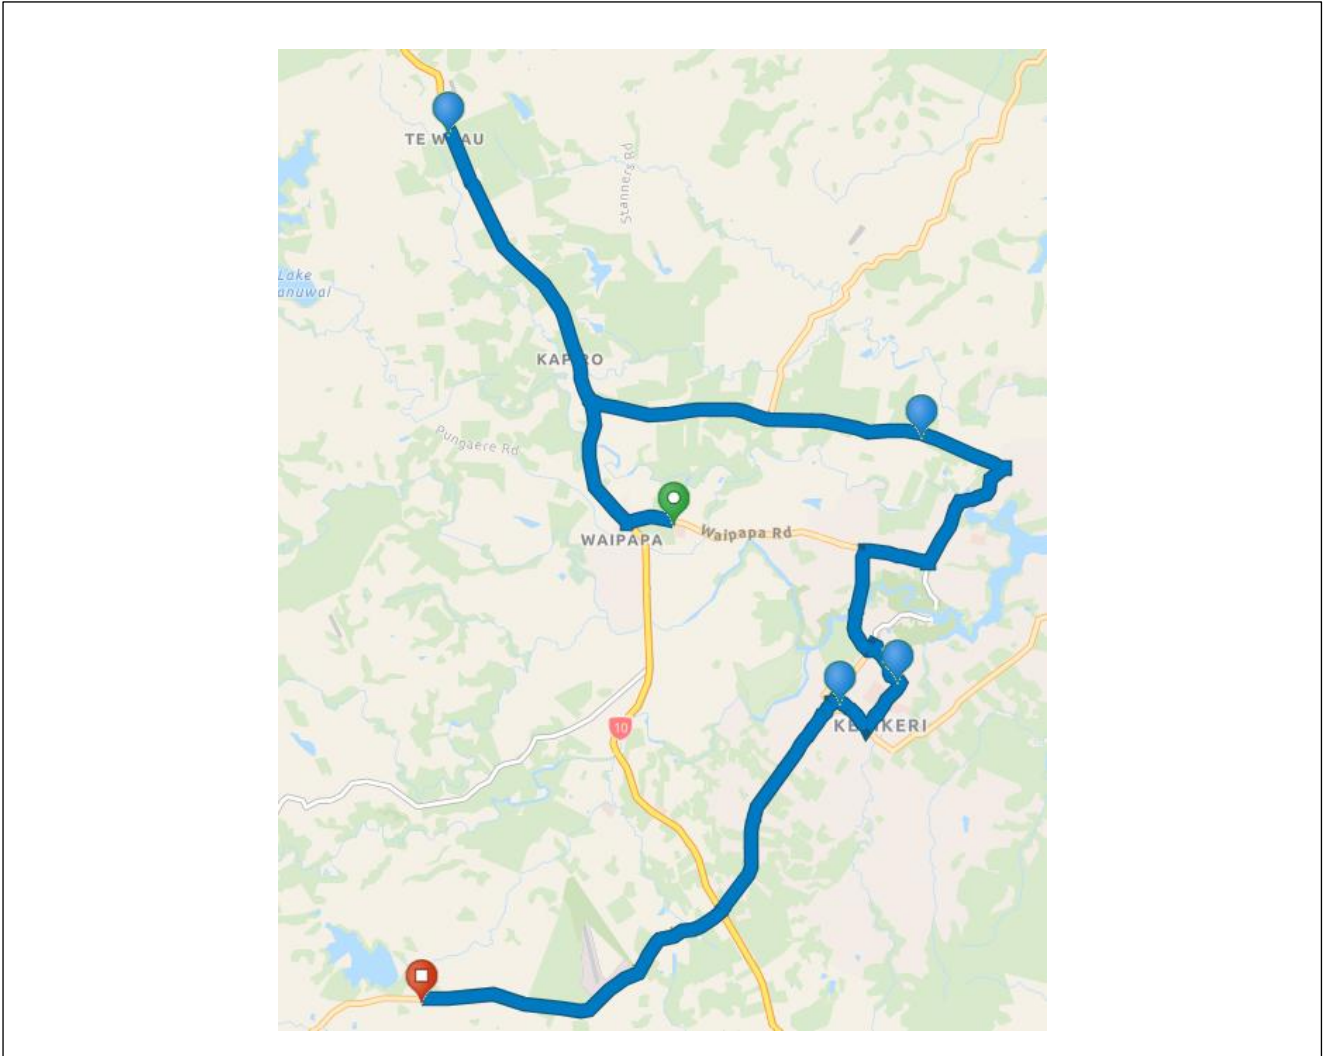

Route and directions for D010409 PM – ACTIVE

Effective from: 20/04/2026

Route details

	AM	PM	Daily
Route kms	31.57	31.11	62.68
Eligible students	Years 1 – 6	Years 7 – 13	Total
	45	12	57
Schools on route	Harvest Christian School (Head school),		

Directions

1. Start at 361 Waipapa Road, Waipapa, Northland, 0230, NZL
2.  Go west on Waipapa Road
3.  At the roundabout, take the third exit onto State Highway 10 (10)
4.  Continue forward on Lemon Grove (10)
5.  Continue forward on State Highway 10 (10)
6.  Turn left on Sandys Road
7.  Arrive at Sandys Road, Waipapa, Northland, 0295, on the right
8.  Depart Sandys Road, Waipapa, Northland, 0295
9.  Go back east on Sandys Road
10.  Turn right on State Highway 10 (10)
11.  Continue forward on Lemon Grove (10)
12.  Continue forward on State Highway 10 (10)
13.  Take the exit on the left to Kapiro Road
14.  Turn left to stay on Kapiro Road
15.  Continue east on Kapiro Road
16.  At the roundabout, take the third exit onto Landing Road
17.  At the roundabout, take the second exit toward Kerikeri / Waipapa
18.  At the roundabout, take the first exit onto Kerikeri Heritage Bypass
19.  At the roundabout, take the first exit onto Kerikeri Road
20.  Turn right on Hone Heke Road
21.  Continue southeast on Hone Heke Road
22.  Turn right on Cobham Road
23.  Turn right at Hobson Avenue to stay on Cobham Road
24.  Arrive at 6 Cobham Road (Procter Library), Kerikeri, Northland, 0230, NZL, on the right
25.  Depart 6 Cobham Road, Kerikeri, Northland, 0230, NZL
26.  Continue northwest on Cobham Road
27.  Turn left on Kerikeri Road
28.  Keep left at the fork onto Kerikeri Road
29.  At the roundabout, take the second exit onto Kerikeri Road
30.  At the roundabout, take the second exit toward Airport / Okaihau / Marsden Winery

[UNCLASSIFIED]

31.  Finish at 461 Wiroa Rd, Kerikeri, 0293, NZL, on the left

[UNCLASSIFIED]